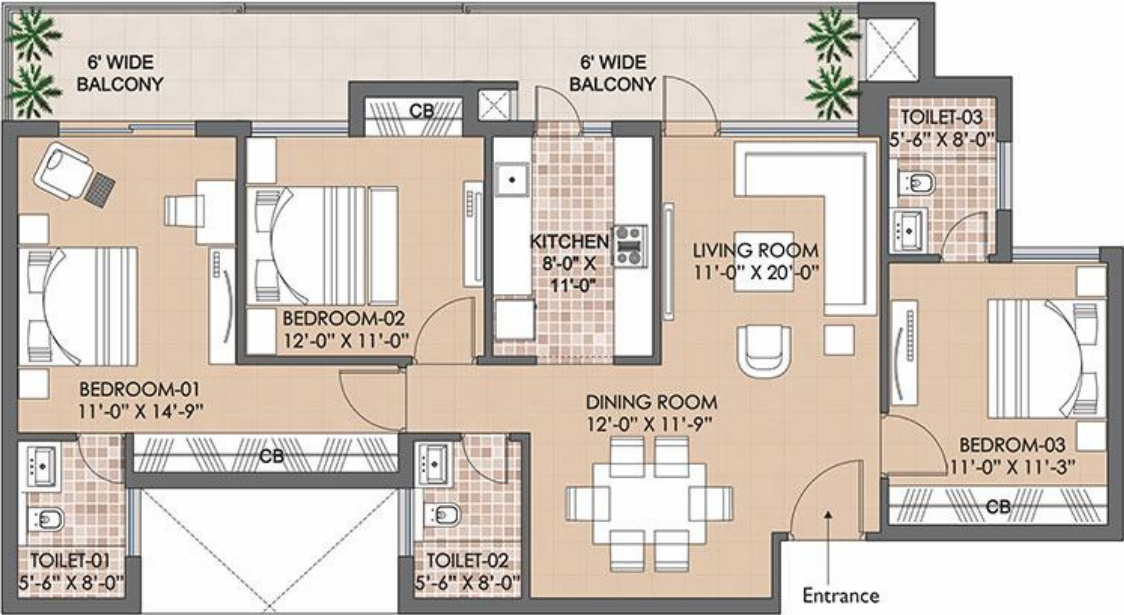

Unit Plan

3BHK
TENTATIVE SUPER AREA = 1685 SQFT